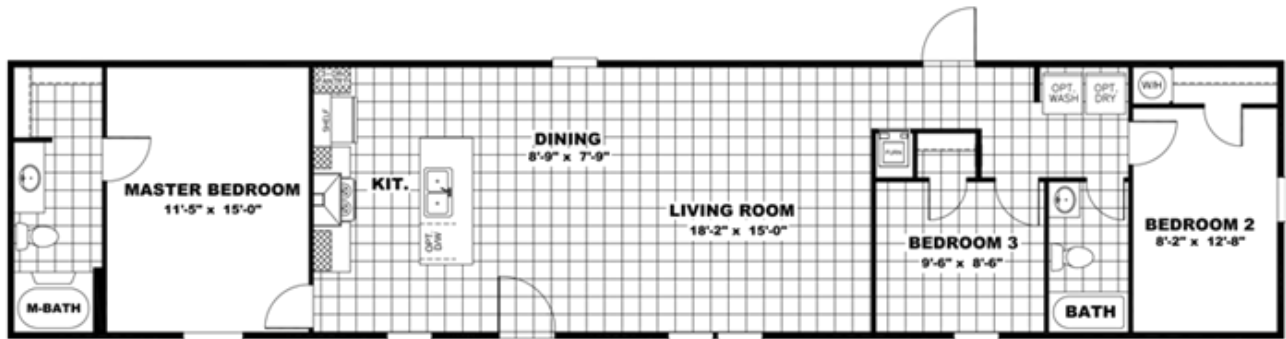

THE BREEZE

THE BREEZE Floor plan number: CLM099980TN

3 beds • 2 baths • 1152 sq.ft. • 16' width • 72' depth

Our home building facilities invest in continuous product and process improvements. Plans, dimensions, features, materials, specifications and availability are subject to change without notice or obligation. Renderings and floor plans are representative likenesses of our homes and may differ from the actual homes. We invite you to tour a Home Center near you and inspect the highest value in quality housing available or call (276) 988-2555 to speak with a Home Consultant. Copyright 2017, CMH. All rights reserved.